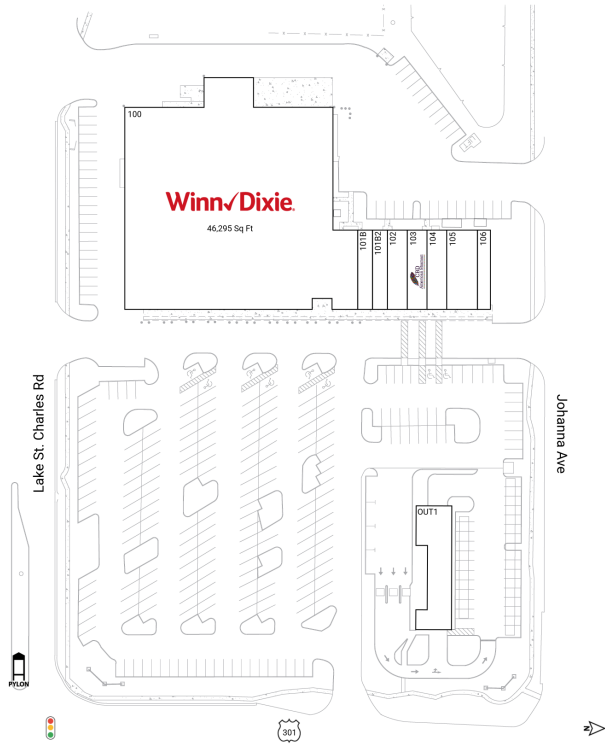

# Lake St. Charles

6913 US Highway 301 | Riverview, FL 33578

Hillsborough County Tampa-St. Petersburg-Clearwater, FL 61,015 Sq Ft

27.8806, -82.3281

## Current Tenants Space size listed in square feet

100	Winn-Dixie	46,295
101B	China Star Restaurant	1,200
101B2	Cindy's Barber Shop	1,200
102	Amour Beautiful Nails, Lashes, & Brows	1,600
103	CBD American Shaman	1,600
104	Chris A. Castellano, DDS	1,600
105	Holiday Cafe / Italian Kitchen	2,480
106	Justin's Pizza	1,040
OUT1	Speedy Car Wash	4,000

This site plan is for illustrative and information purposes only, showing the general layout of the shopping center; and is not a legal survey. Brixmor makes no representation or warranty that the shopping center is exactly as depicted as site conditions and tenant mix are subject to change over time.